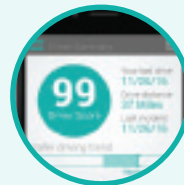

Safety Telematics

Complete visibility of workforce, assets, and costs for greater insight to maximize uptime, maintain compliance, dispatch and route efficiently.

What can you do with Route'N'Roll?

Route Optimization

Machine learning algorithms process historical and real-time computations to adjust routes by the minute, hour, and day.

AI and Machine Learning

Predictive algorithms, machine learning and AI adjust routes, assigns drivers, saves fuel, and personalizes consumer experiences.

Route Simulation

Run scenarios and optimize resources - fleet, drivers, and routes - to increase operating efficiencies.

Open and Flexible

Customize based on your business needs, integrate with any existing system or process, and extend with APIs as you grow.

Alert Notifications

Pre-scheduled, real-time, geofenced, triggered or event based notifications. Deliver ETAs, maintenance requests, special instructions, re-routes and more.

Secure Payments

Enterprise grade security from encryption to authentication to identity, Sirqul is a smart choice for mobile payments.

Improve Safety

Track vehicles, compare performance, capture incidents with video and ensure compliance.

Driver Behavior Accountability

Improve safety, reduce accidents, and save on insurance costs.